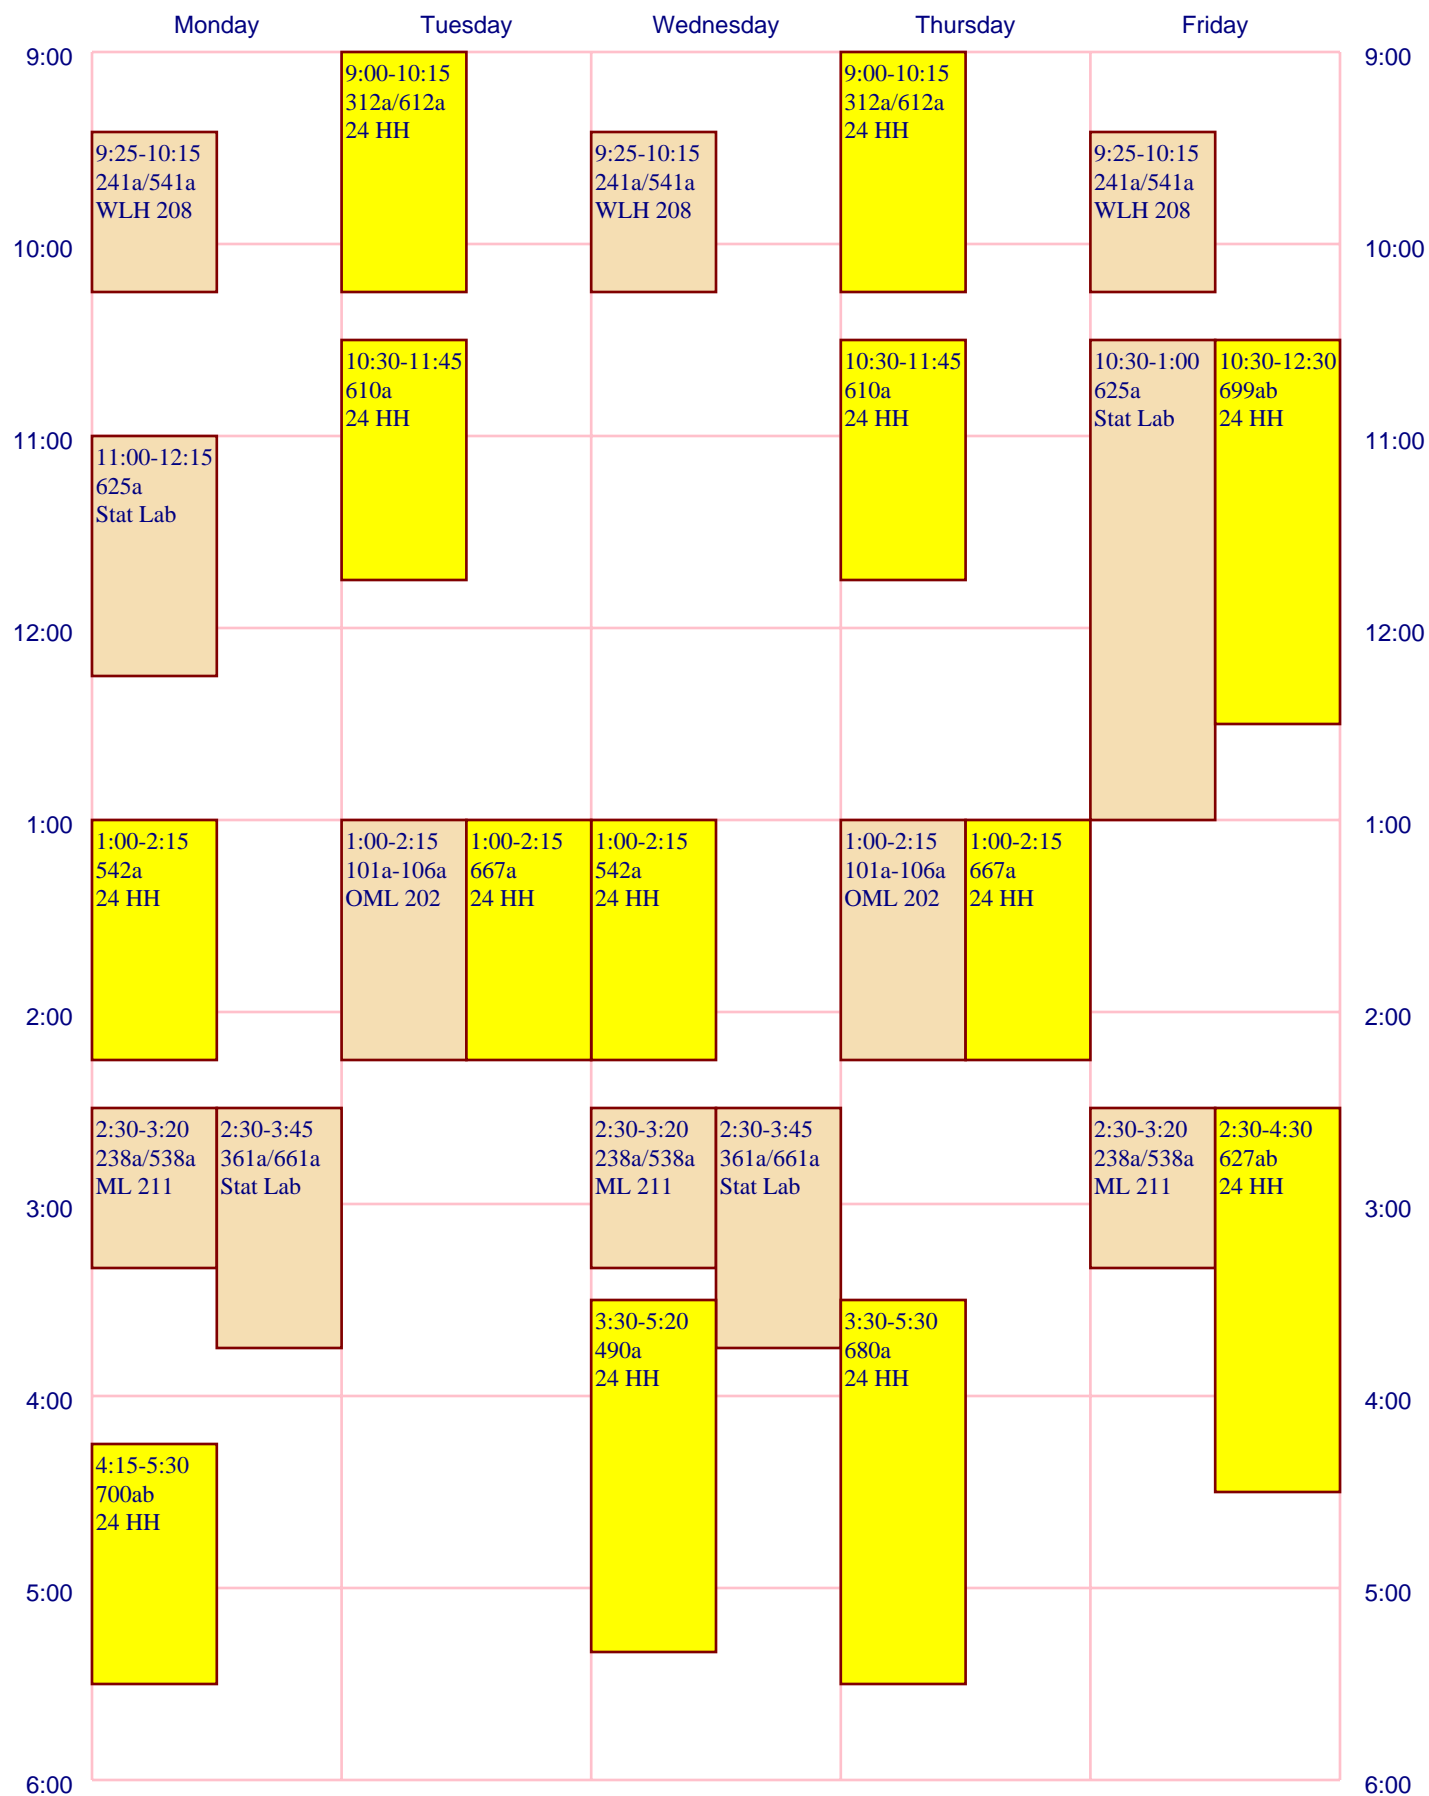

Statistics course times for Fall 2009

Statistics course times for Spring 2010